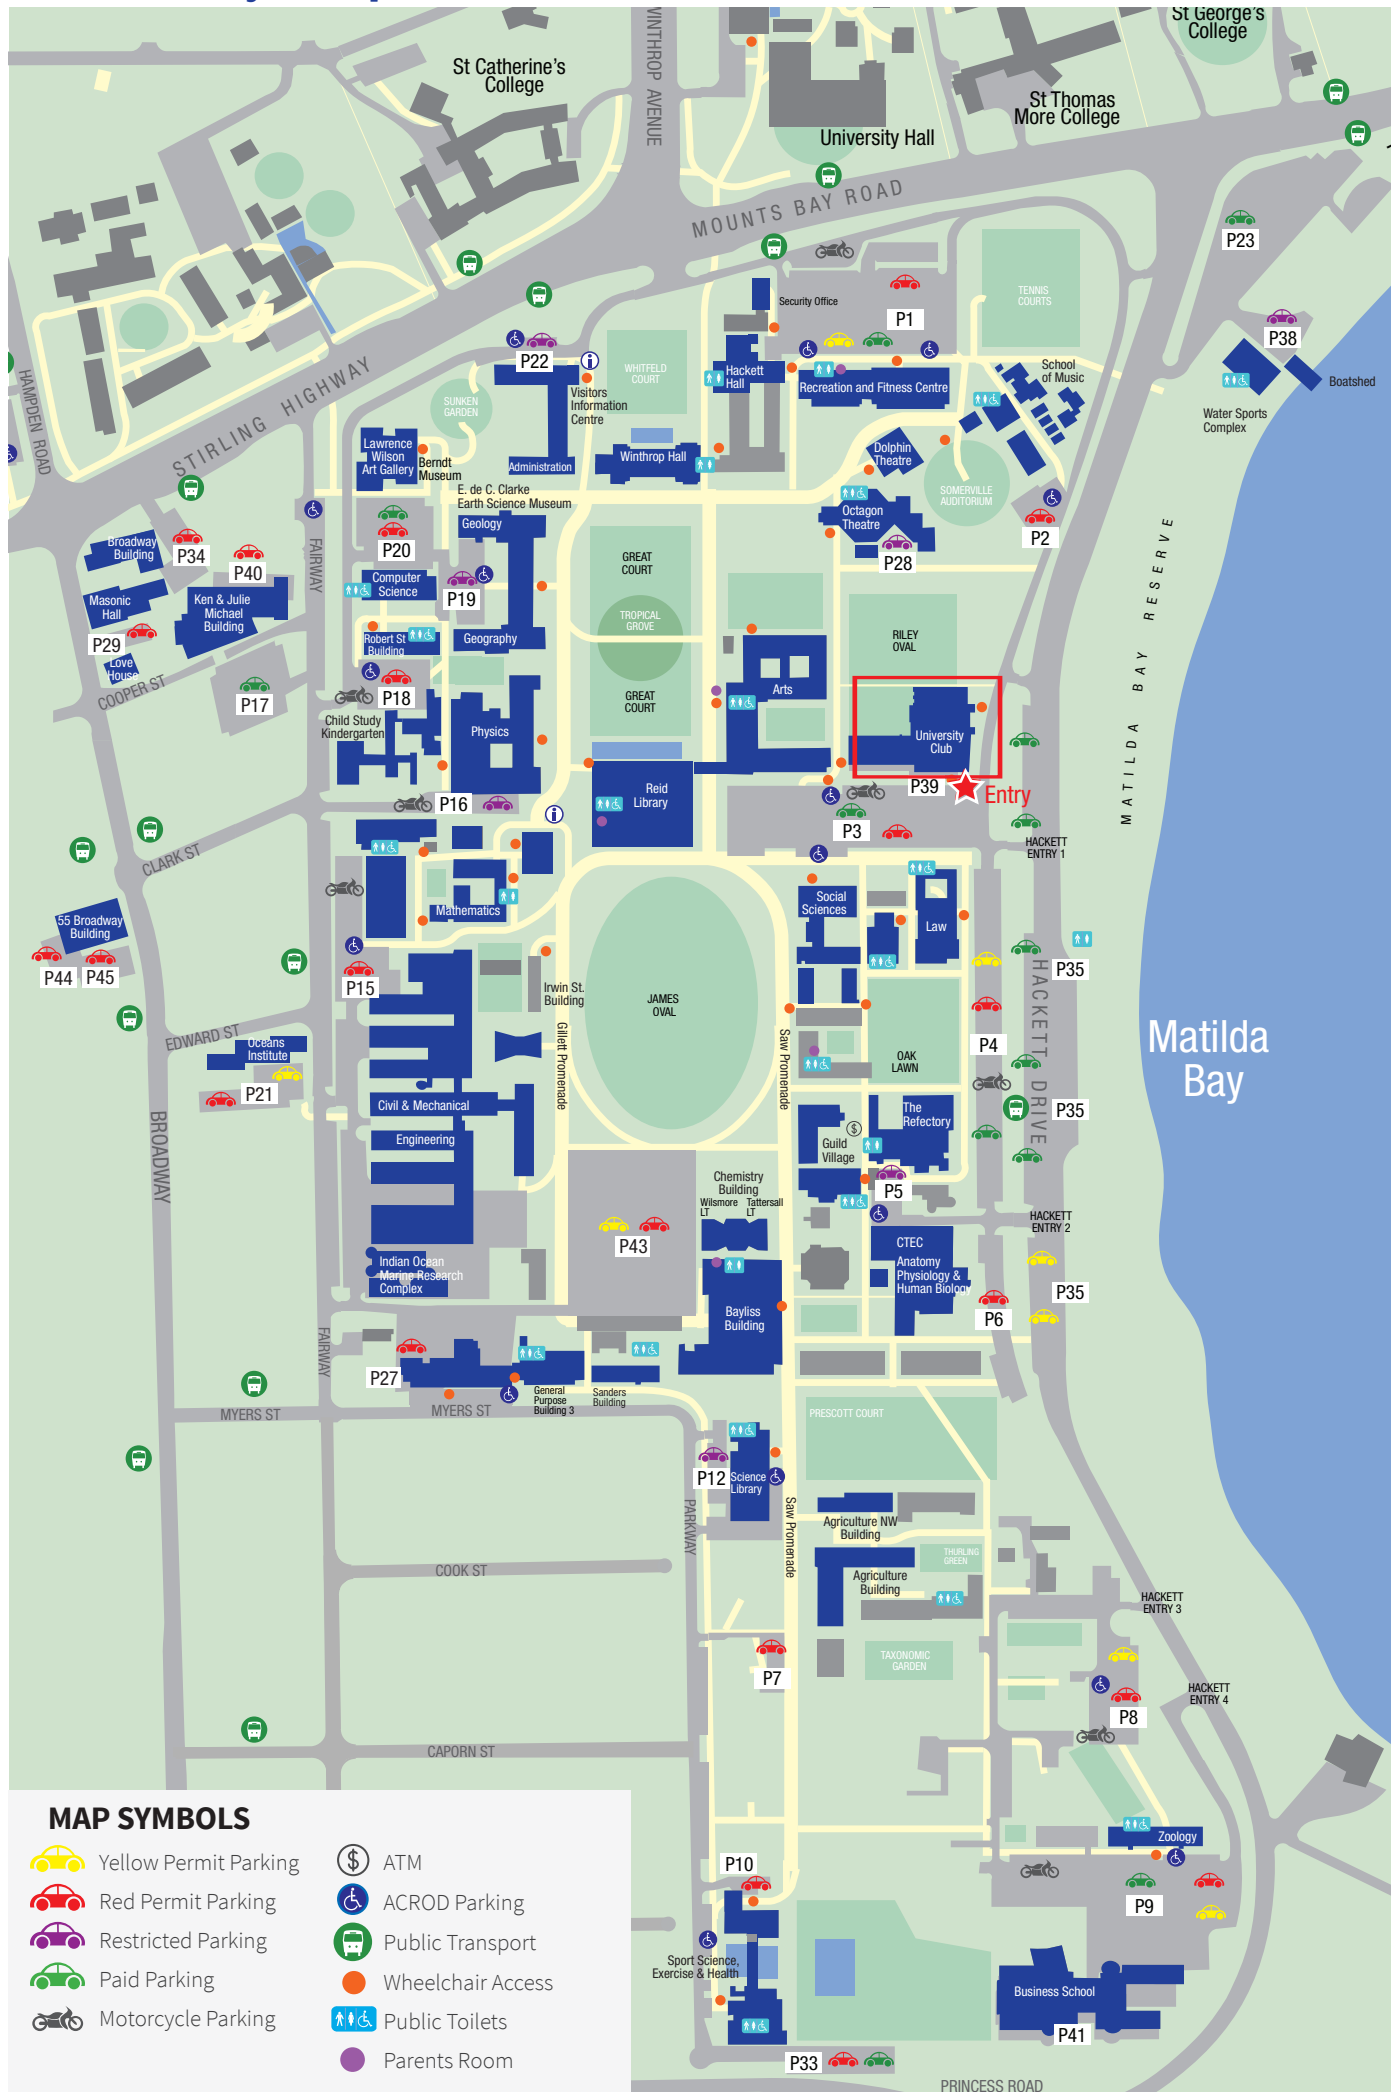

UWA Crawley Campus

MAP SYMBOLS

-  Yellow Permit Parking
-  Red Permit Parking
-  Restricted Parking
-  Paid Parking
-  Motorcycle Parking
-  ATM
-  ACROD Parking
-  Public Transport
-  Wheelchair Access
-  Public Toilets
-  Parents Room